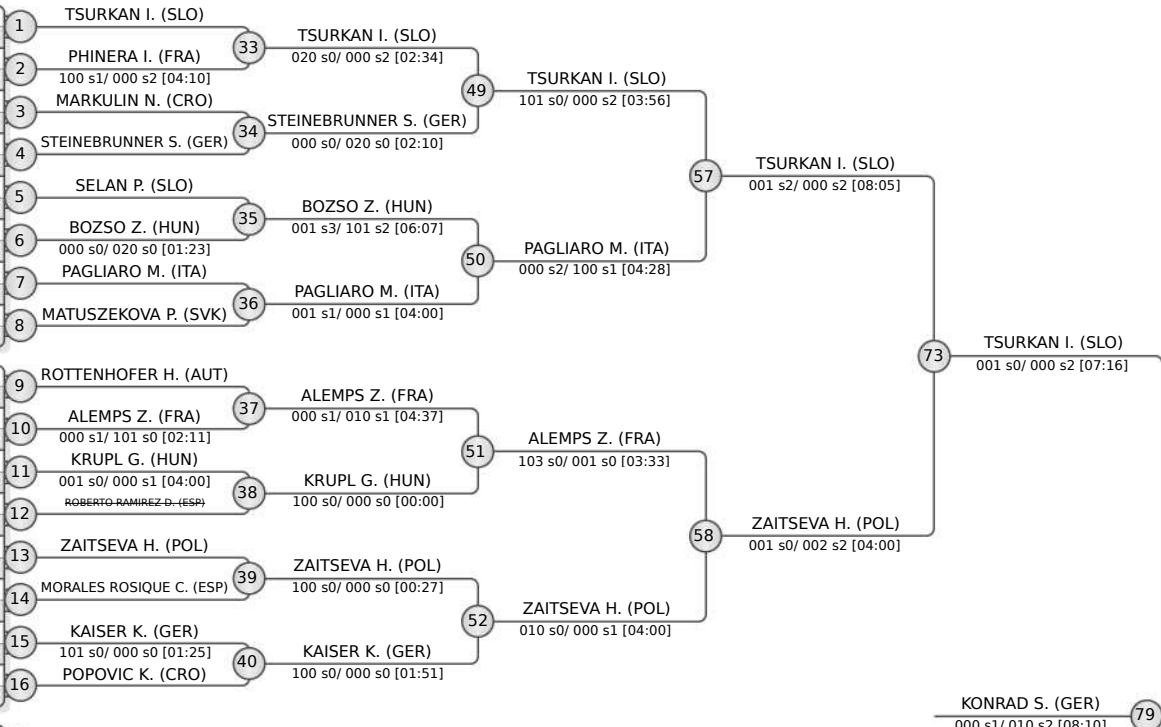

Lignano Junior European Cup 2026

Italy, Lignano, 11-12 Apr 2026

-63 kg

Juniors (42)

POOL A

	TSURKAN Ilariia	SLO	1
	PHINERA Ines	FRA	2
	COMBA Anita	ITA	3
	MARKULIN Nika	CRO	3
	STEINEBRUNNER Salome	GER	4
	SELAN Paulina	SLO	5
	VILLAMEDIANA JUNCAL Leyre	ESP	6
	BOZSO Zita	HUN	6
	PAGLIARO Maila	ITA	7
	MATUSZEKOVA Paula	SVK	8