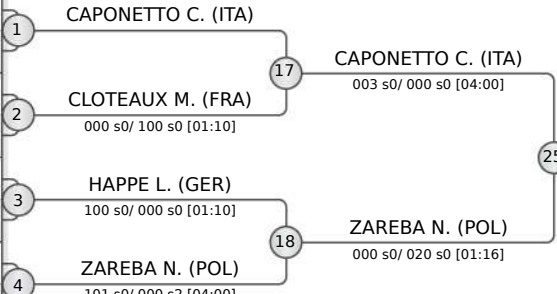

Lignano Junior European Cup 2026

Italy, Lignano, 11-12 Apr 2026

-78 kg

Juniors (28)

POOL A

	CAPONETTO Cinzia	ITA
	BOTZHEIM Bodza	HUN
	CLOTEAUX Manon	FRA
	HAPPE Lilli	GER
	LASIC Ana	BIH
	ZAREBA Nikola	POL
	HLADNIK Neza	SLO