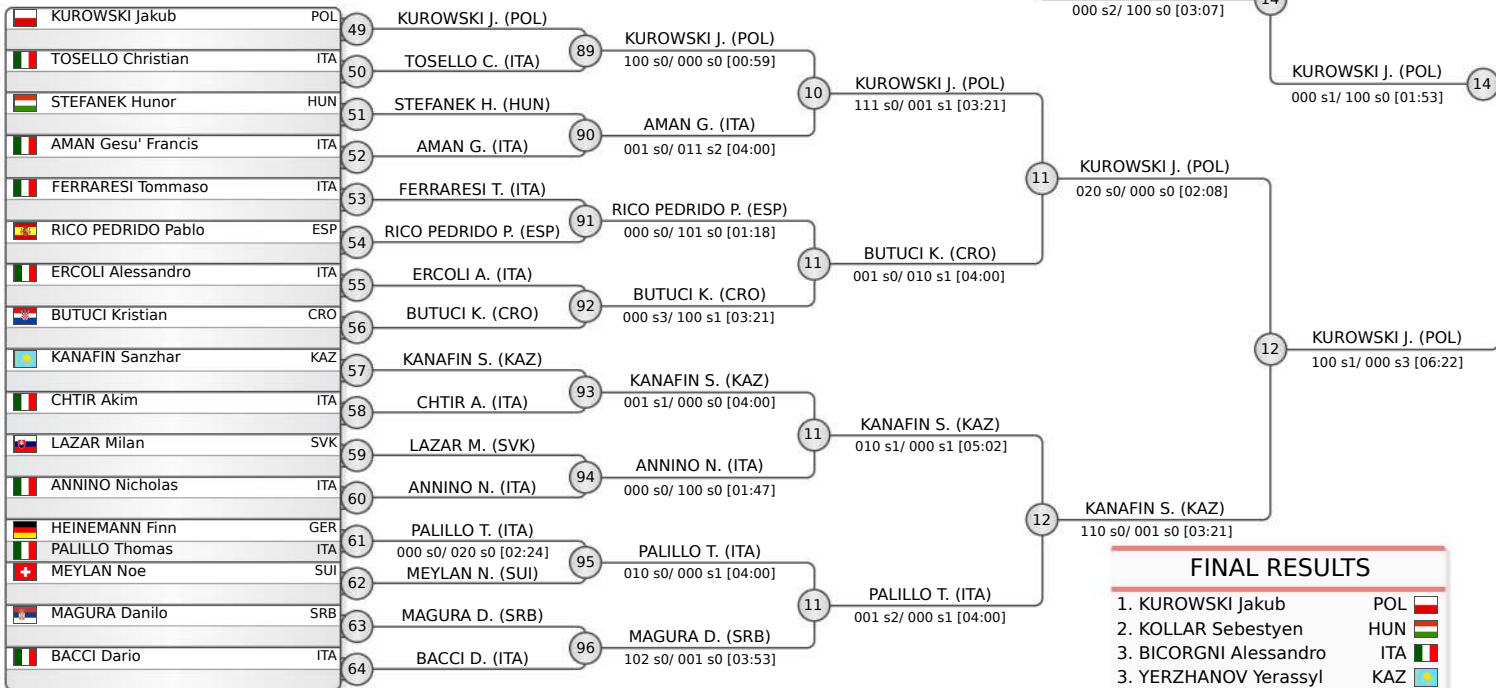

POOL D

FINAL RESULTS		
1.	KUROWSKI Jakub	POL
2.	KOLLAR Sebestyen	HUN
3.	BICORNGI Alessandro	ITA
3.	YERZHANOV Yerassyl	KAZ
5.	PETROVIC Pavle	SRB
5.	BUTUCI Kristian	CRO
7.	BAUD Romain	SUI
7.	TSUKANOV Nazar	POL

REPECHAGE