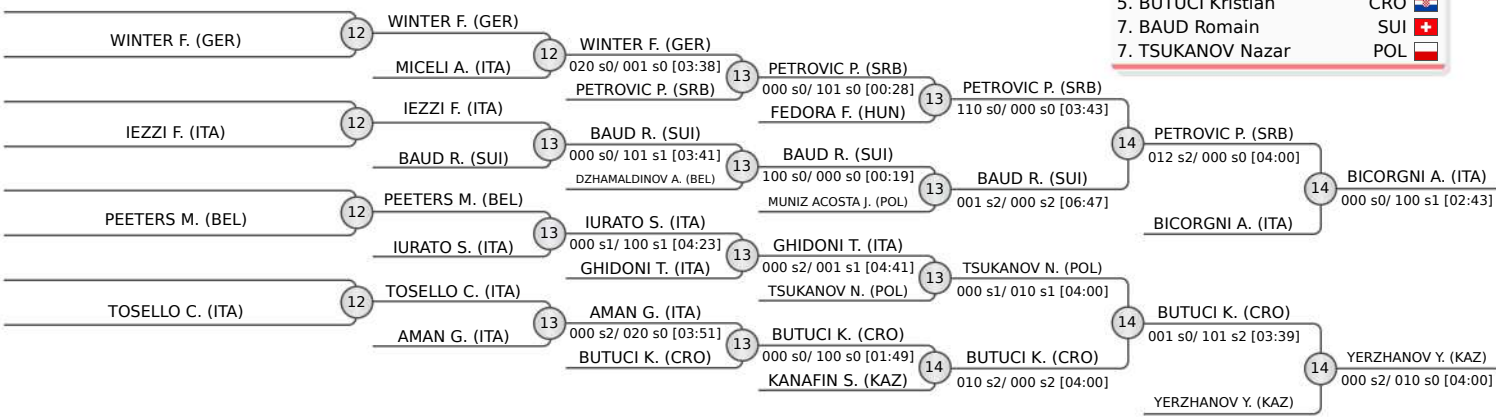

Lignano Junior European Cup 2026

Italy, Lignano, 11-12 Apr 2026

-66 kg

Juniors (69)

POOL C

POOL D

FINAL RESULTS		
1.	KUROWSKI Jakub	POL
2.	KOLLAR Sebestyen	HUN
3.	BICORNGI Alessandro	ITA
3.	YERZHANOV Yerassyl	KAZ
5.	PETROVIC Pavle	SRB
5.	BUTUCI Kristian	CRO
7.	BAUD Romain	SUI
7.	TSUKANOV Nazar	POL

REPECHAGE