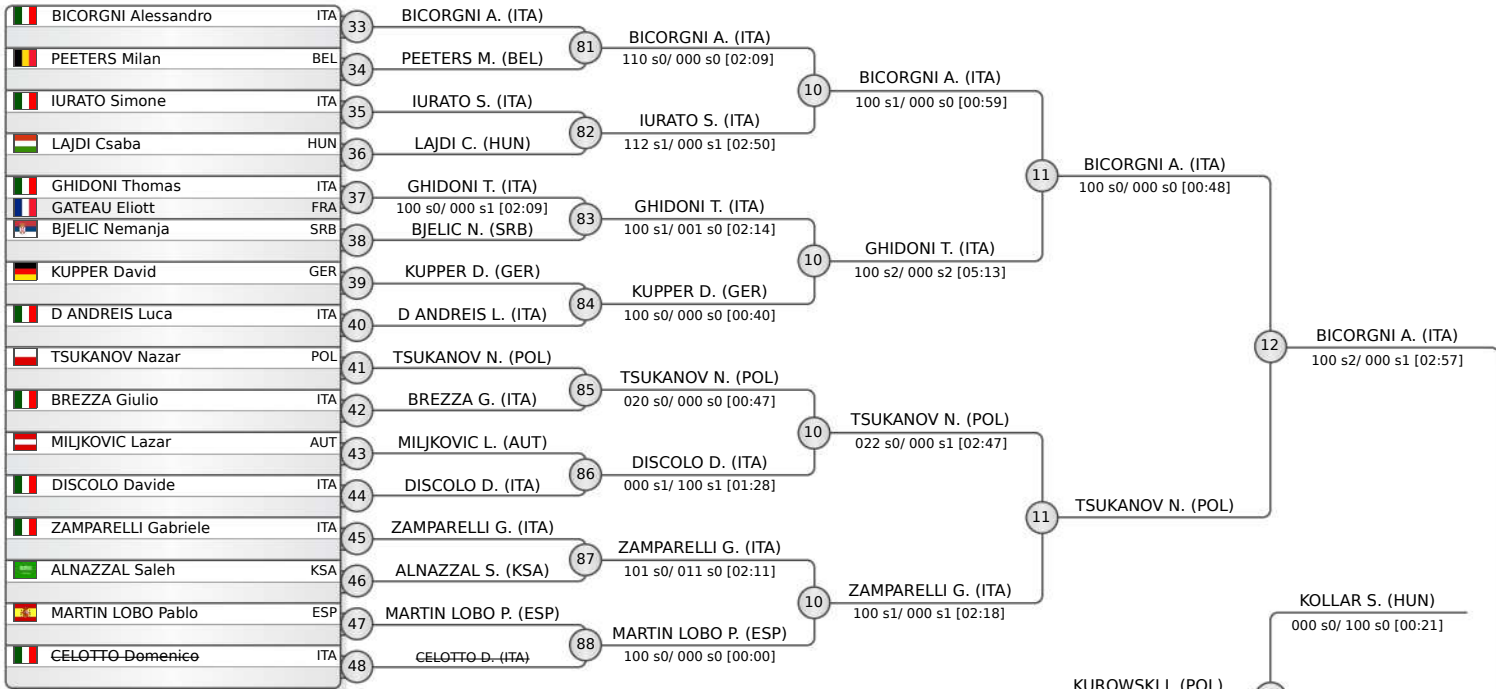

Lignano Junior European Cup 2026

Italy, Lignano, 11-12 Apr 2026

-66 kg

Juniors (69)

POOL C