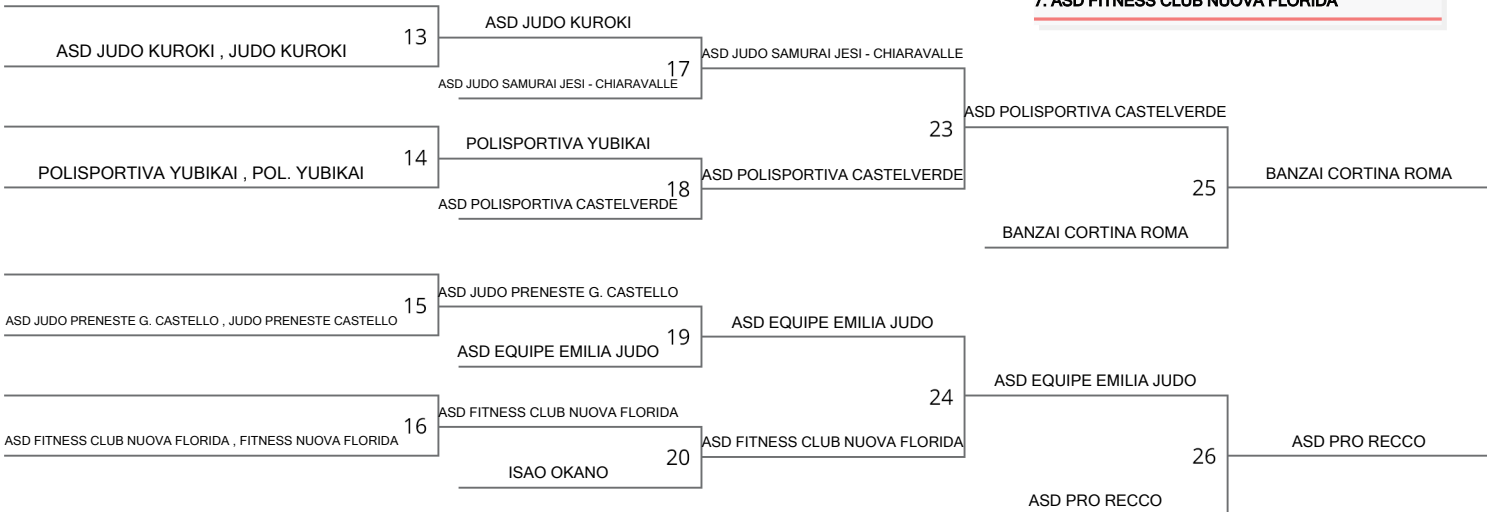

POOL A

POOL B

POOL C

POOL D

FINAL RESULTS

1. ASD NIPPON CLUB NAPOLI
2. CRS AKIYAMA SETTIMO SSD
3. BANZAI CORTINA ROMA
4. ASD PRO RECCO
5. ASD POLISPORTIVA CASTELVERDE
6. ASD EQUIPE EMILIA JUDO
7. ASD JUDO SAMURAI JESI - CHIARAVALLE
8. ASD FITNESS CLUB NUOVA FLORIDA

REPECHAGE