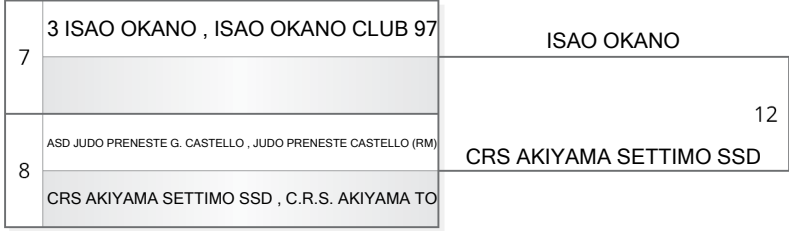

Official person:

POOL A

POOL B

POOL C

POOL D

FINAL RESULTS

- ASD NIPPON CLUB NAPOLI
- CRS AKIYAMA SETTIMO SSD
- BANZAI CORTINA ROMA
- ASD PRO RECCO
- ASD POLISPORTIVA CASTELVERDE
- ASD EQUIPE EMILIA JUDO
- ASD JUDO SAMURAI JESI - CHIARAVALLE
- ASD FITNESS CLUB NUOVA FLORIDA