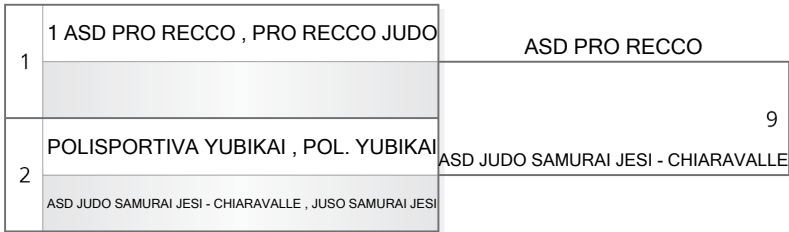

POOL A

POOL B

POOL C

POOL D

FINAL RESULTS

1. ASD NIPPON CLUB NAPOLI
2. CRS AKIYAMA SETTIMO SSD
3. BANZAI CORTINA ROMA
4. ASD PRO RECCO
5. ASD POLISPORTIVA CASTELVERDE
6. ASD EQUIPE EMILIA JUDO
7. ASD JUDO SAMURAI JESI - CHIARAVALLE
8. ASD FITNESS CLUB NUOVA FLORIDA

REPECHAGE