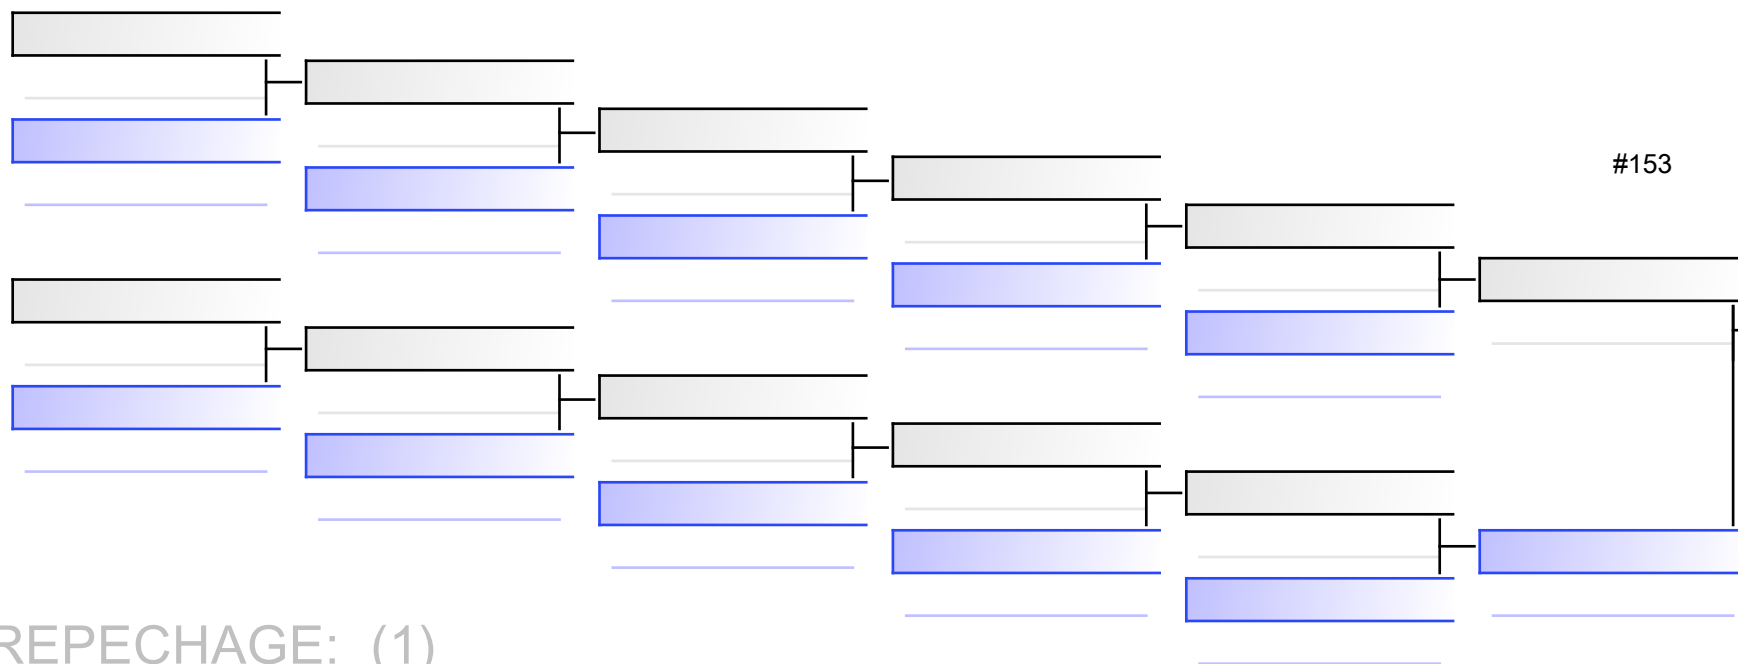

BOMBARDIERI GIOVANNI (LOM) 10
NICOLOSI VINCENZO (LOM) 0

REPECHAGE: (1)